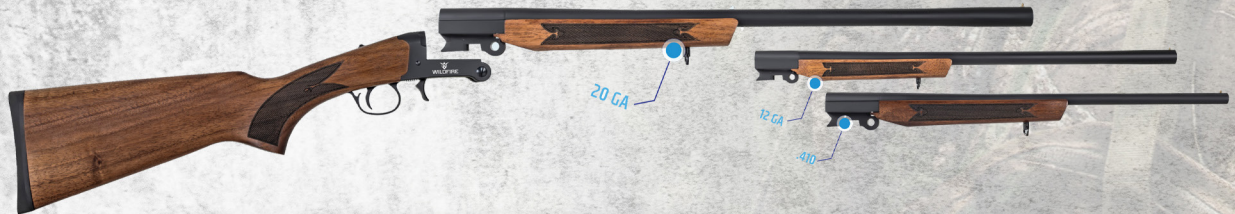

DS-H

DS-HH

DS-COMBO

DS-C

Product Type	Single Barrel Shotgun	Gauge	12 Ga / 20 Ga / .410 Ga	Barrel Length	20" / 22" / 24" / 26" / 28"
Stock	Walnut / Synthetic	Chokes	Cylinder / MC5	Capacity	1